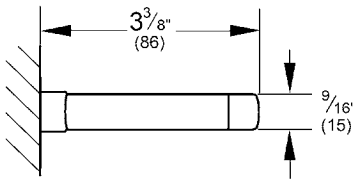

DEFINED
Toilet Paper Holder
MODEL # 40974000

Pure Freude
an Wasser

Product Description:

DEFINED
Toilet Paper Holder

Standard Specification:

- GROHE StarLight chrome finish
- Available at FERGUSON and Build.com