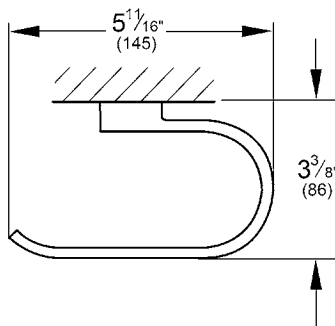

DEFINED
Toilet Paper Holder
MODEL # 40974000

Pure Freude
an Wasser

Product Description:

DEFINED
Toilet Paper Holder

Standard Specification:

- GROHE StarLight chrome finish
- Available at FERGUSON and Build.com